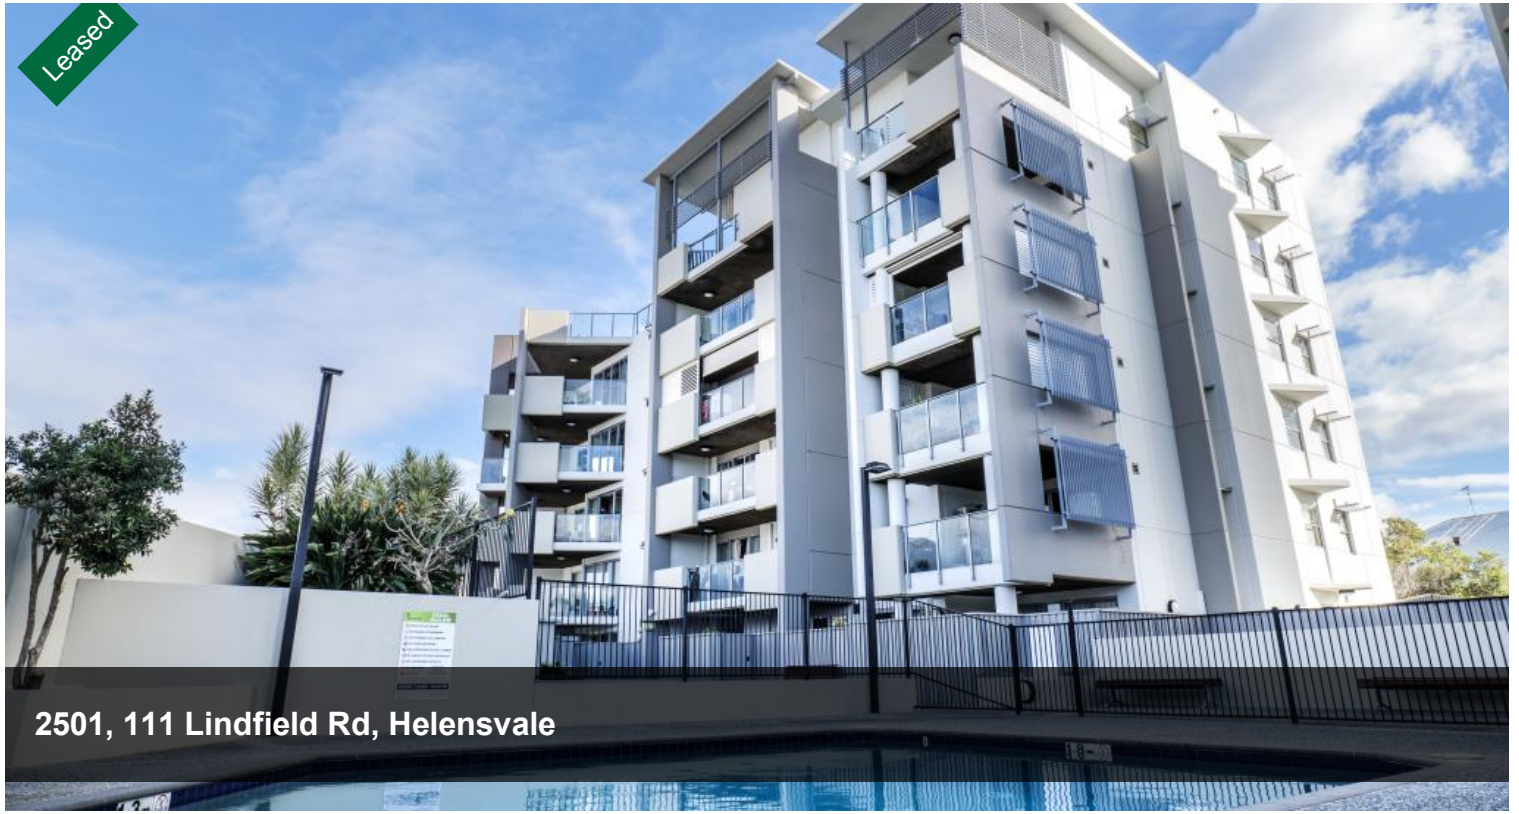

Leased

2501, 111 Lindfield Rd, Helensvale

OPEN 4PM THURSDAY!

OPEN FOR INSPECTION 4PM THURSDAY!

A modern and spacious apartment in the heart of Helensvale shopping precinct, within walking distance to shops and the train station. Located on the fifth floor of a sought-after building with excellent amenities and security.

FEATURES INCLUDE:

- Two spacious bedrooms with the main consisting of an ensuite and air conditioning
- Functional kitchen equipped with a dishwasher
- Large terrace which catches a lovely breeze and fantastic views
- Large air-conditioned open plan living and dining area
- Sparkling second bedroom
- Camera Intercom System
- The complex includes a pool and BBQ area
- Secure basement car space