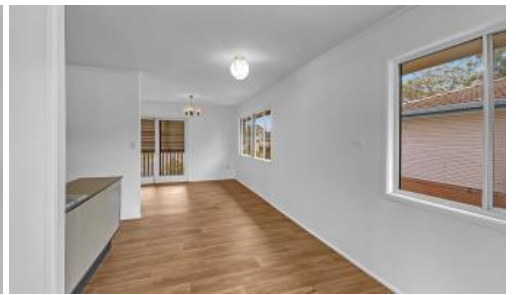

Leased

765 Nudgee Rd, Northgate

CENTRALLY LOCATED

Spacious Home on an 827sqm Block - Now Available for Rent!

This expansive level block, nestled in a highly sought-after Northgate neighborhood, is now ready for renters to call it home. This family property has been cherished for decades and is now available for rent for the first time in over 50 years. With an impressive 20.1-meter wide frontage, 765 Nudgee Road offers ample space for you to make it your own. You have the option to renovate to your liking or, with council approval, explore the potential for sub-division, providing you with various opportunities in this rapidly growing suburb.

Here are some highlights of this property:

- Three bedrooms plus study or small fourth bedroom
- Conveniently located near public transportation
- Close to renowned schools, family-friendly parks, and scenic bike paths
- Easy access to the Gateway Arterial, including M7, for a hassle-free commute to the City and Airport