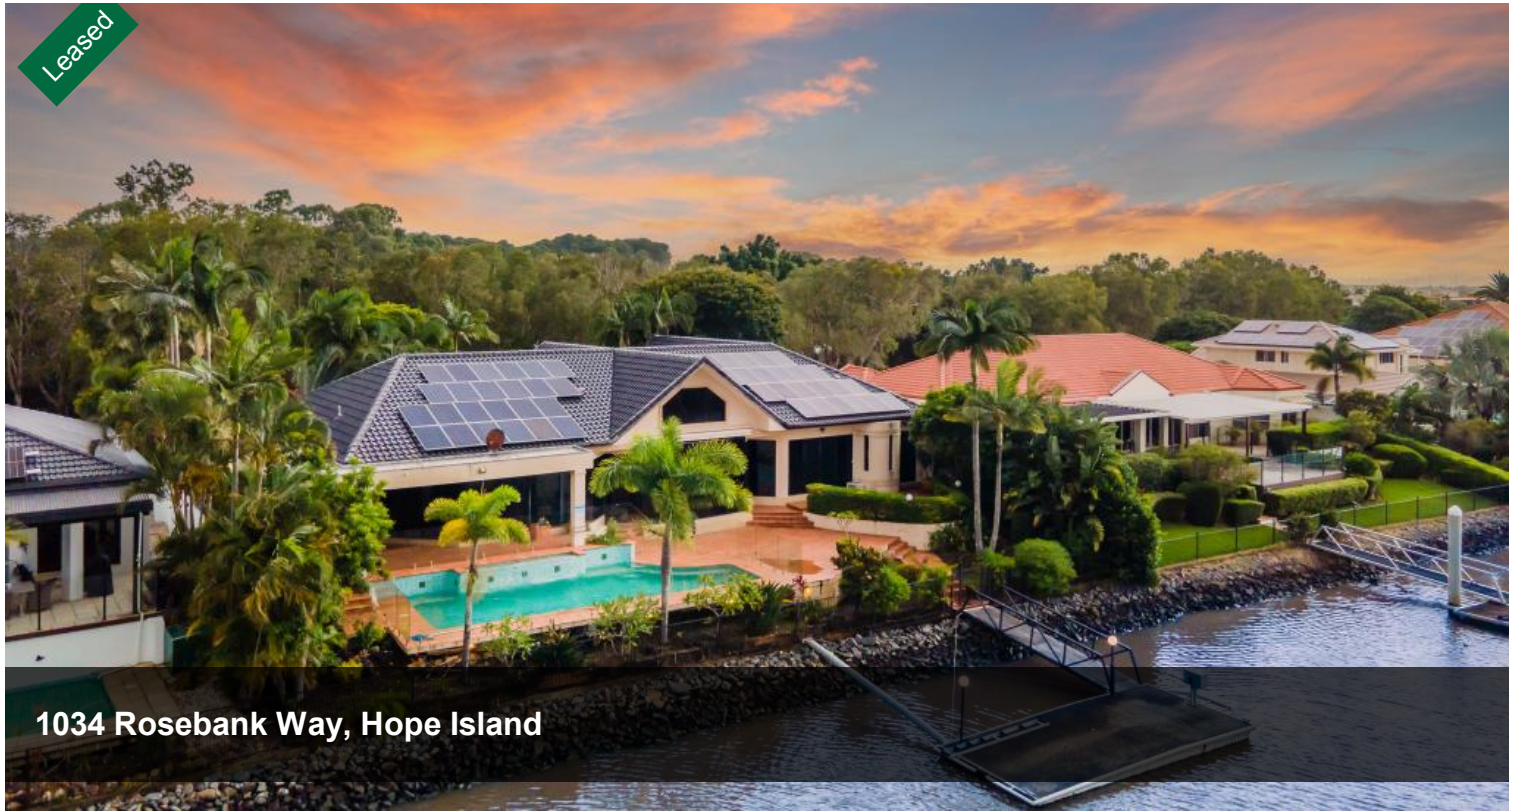

Leased

1034 Rosebank Way, Hope Island

STUNNING WATERFRONT RESIDENCE

We all dream of calling a beautiful waterfront luxury property home. Your dream could be a reality with this opportunity to secure a wonderful family abode in one of the most desirable streets on the Gold Coast within the prestigious Hope Island Resort.

Local Property Team is your luxury Gold Coast property management specialist.

Features include

- Secure Hope Island Resort locale
- Large single level family home
- Spacious open plan formal and informal living area's
- Four family bedrooms: Three bedrooms with ensuites
- Additional room perfect for a home gym, private office or playroom.
- Alfresco outdoor area
- Sparkling inground pool

1300 040 728

PROPERTY TEAM

- 900m2 block with manicured gardens
- 12 KW solar system
- Pontoon with 30m wide water frontage

Hope Island Resort offers a great lifestyle with its well renowned Golf Course, Pat Cash Tennis Academy, parks, boat ramps and BBQ areas, all within a gated community with 24hr security.