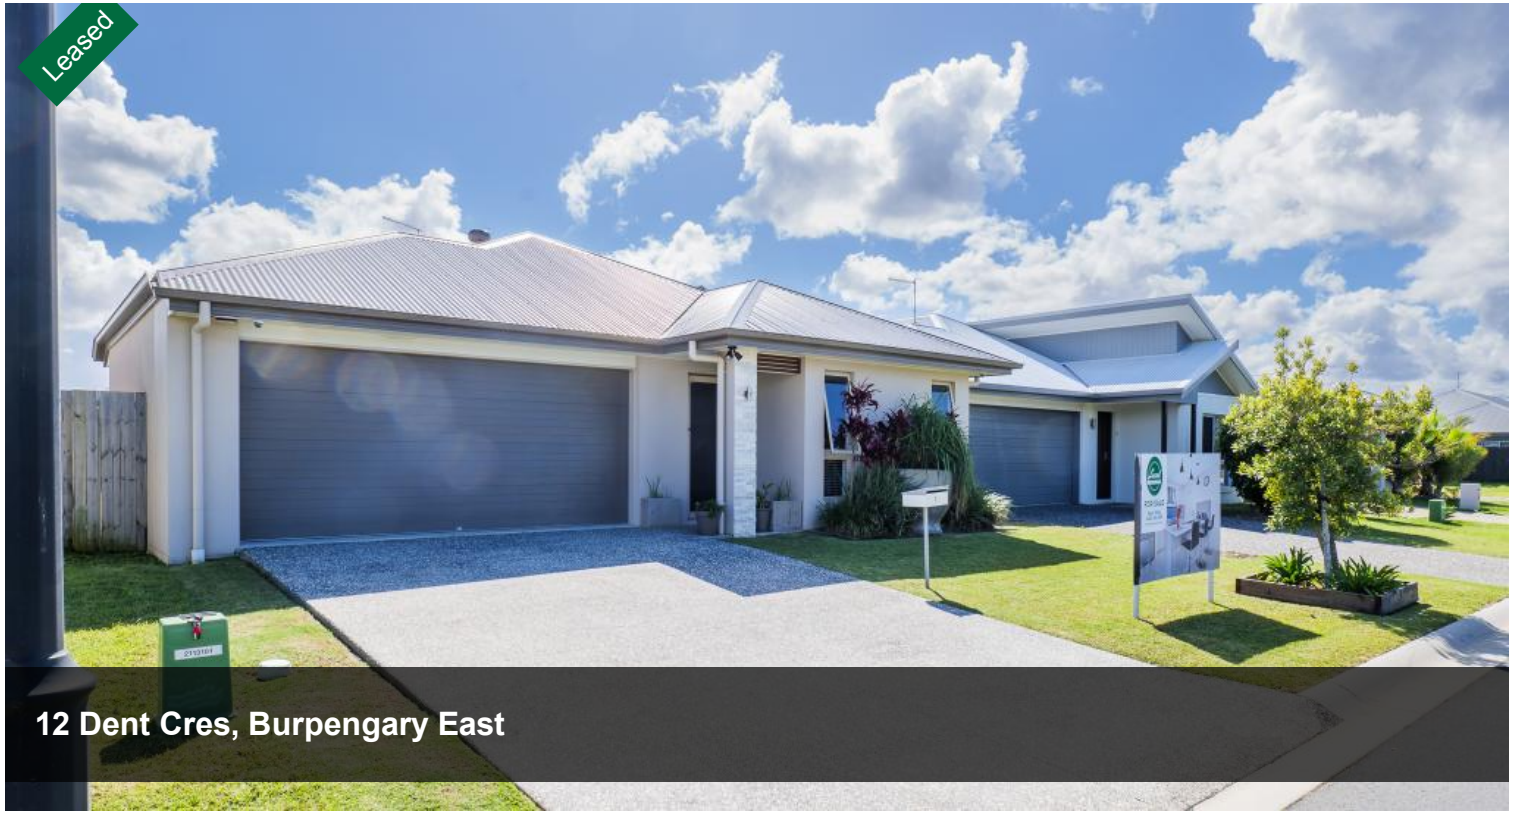

Leased

12 Dent Cres, Burpengary East

## MUST SEE FAMILY HOME

Don't miss out on securing this stunning well appointed family home. This most welcoming abode offers comfortable living both inside & out. The position of the residence couldn't be more perfect as it is nestled in the center of the estate right opposite a park in a quiet family friendly street.

The home offers a spacious floor plan with two living area's that flow through to the entertaining area nestled at the rear of the home.

This quality built home is sure to impress particularly being situated in the sought after North Harbour Estate that offers beautiful parks, water front mountain bike tracks & playgrounds and parklands fitted with BBQs and open grassed areas suitable for all walks of life.

### OFFICE DETAILS

Local Property Team  
1300 040 728

PROPERTY TEAM

- Three generously sized bedrooms
- Double lock up Garage
- Fully Landscaped Gardens
- Separate generous laundry
- Solar Power
- Fully Fenced yard
- Opposite to a park
- Minutes to the Bruce Highway